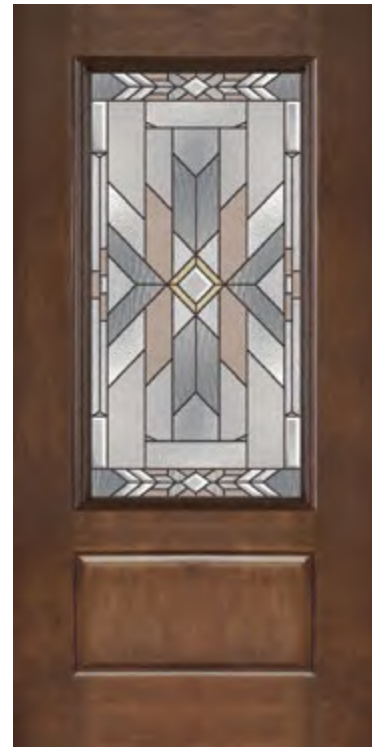

**MAH-C3P**  
Available Widths: 32", 34", 36"  
Nouveau Glass by ODL

6'8"

MAHOGANY GRAIN 2EM

Micro-Granite glass by ODL

**MAH-2EM**  
Available Widths:  
32", 34", 36"  
Glass by ODL

**MAH-2EM**  
Available Widths:  
32", 34", 36"  
Jacinto Glass by ODL