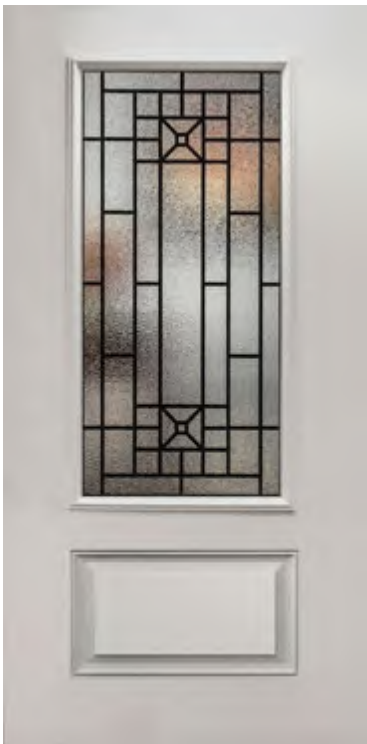

**SM-CRF**  
Available Widths: 32", 34", 36"  
6 Lites Blanca Glass by ODL

6'8"

**SM-F**  
 Available Widths:  
 32", 34", 36", 42"  
 Topaz Glass by ODL

**SM-F**  
 Available Widths:  
 32", 34", 36", 42"  
 Madison Glass by ODL

6'8"

SMOOTH RP

**SM-RP**  
 Available Widths:  
 32", 34", 36"  
 Courtyard Glass by ODL

**SM-RP**  
 Available Widths:  
 32", 34", 36"  
 Mohave Glass by ODL

6'8"

SMOOTH ZEM

**SM-2EM**  
Available Widths:  
32", 34", 36"  
Monterey Glass by ODL

**SM-2EM**  
Available Widths:  
32", 34", 36"  
Summit Glass by ODL

**SM-2EM**  
Available Widths:  
32", 34", 36"  
Mediterranean by ODL

**SM-2EM**  
Available Widths:  
32", 34", 36"  
Courtyard Glass by ODL

**SM-2EM**  
Available Widths:  
32", 34", 36"  
Reflections Glass by RegaLead

**SM-2EM**  
Available Widths:  
32", 34", 36"  
Madison Glass by ODL