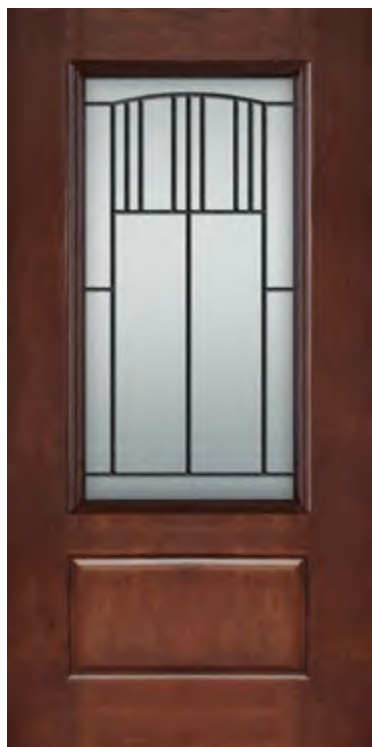

MAH-2EM
Available Widths:
32", 34", 36"
Glass by ODL