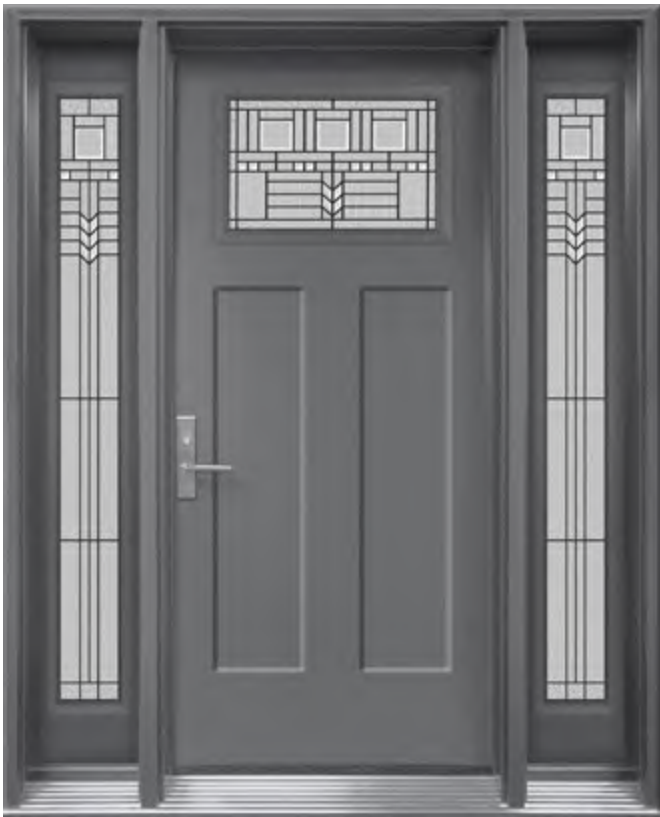

SM-CRF
Available Widths: 32", 34", 36"
Oak Park Glass by ODL