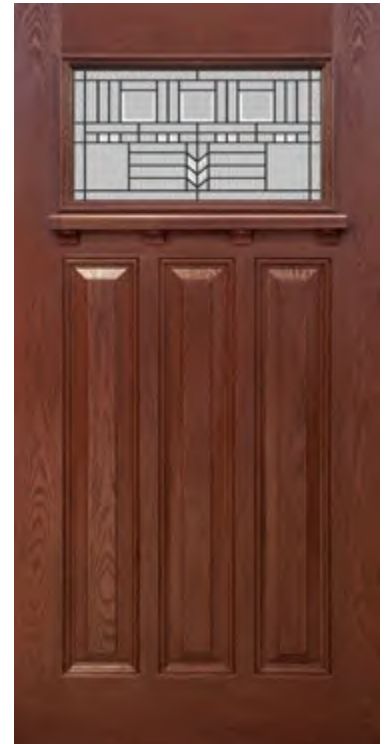

WG-CR
Available Widths:
34", 36"
Oak Park Glass by ODL