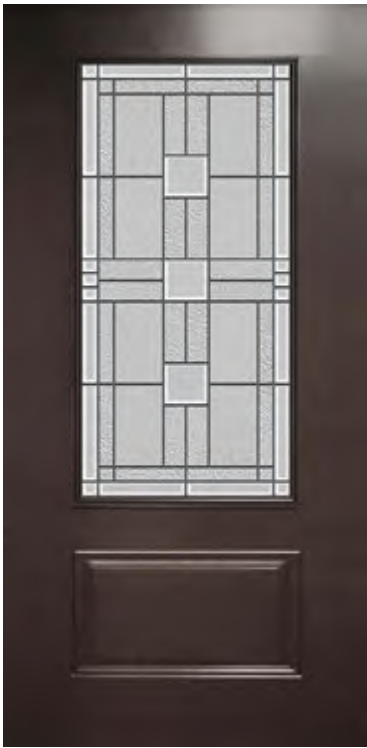

6'8"

SMOOTH RP

**SM-RP**  
 Available Widths:  
 32", 34", 36"  
 Courtyard Glass by ODL

**SM-RP**  
 Available Widths:  
 32", 34", 36"  
 Mohave Glass by ODL

6'8"

SMOOTH ZEM

**SM-2EM**  
Available Widths:  
32", 34", 36"  
Monterey Glass by ODL

**SM-2EM**  
Available Widths:  
32", 34", 36"  
Summit Glass by ODL

**SM-2EM**  
Available Widths:  
32", 34", 36"  
Mediterranean by ODL

**SM-2EM**  
Available Widths:  
32", 34", 36"  
Courtyard Glass by ODL