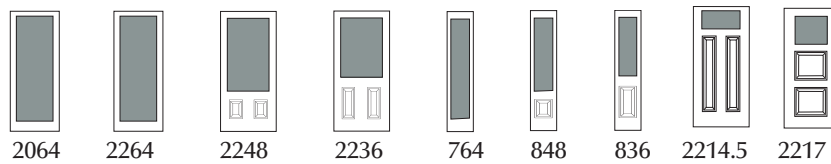

# Winchester

Glue Chip Bevels

WIN 2236 WIN 764

WIN 836 WIN 2236

WIN 848

WIN 2248

Patina  
Zinc

- 
- 
- 
- 
- 
- 
- 
- 
-