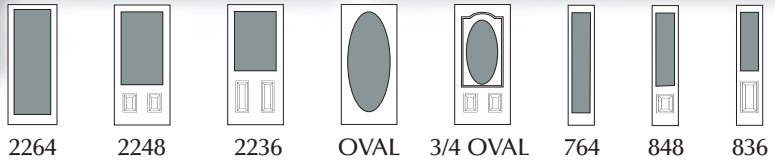

Peterborough

2264	2248	2236	OVAL	3/4 OVAL	764	848	836
•	•	•	•	•	•	•	•
•	•	•	•	•	•	•	•
•	•	•	•	•	•	•	•